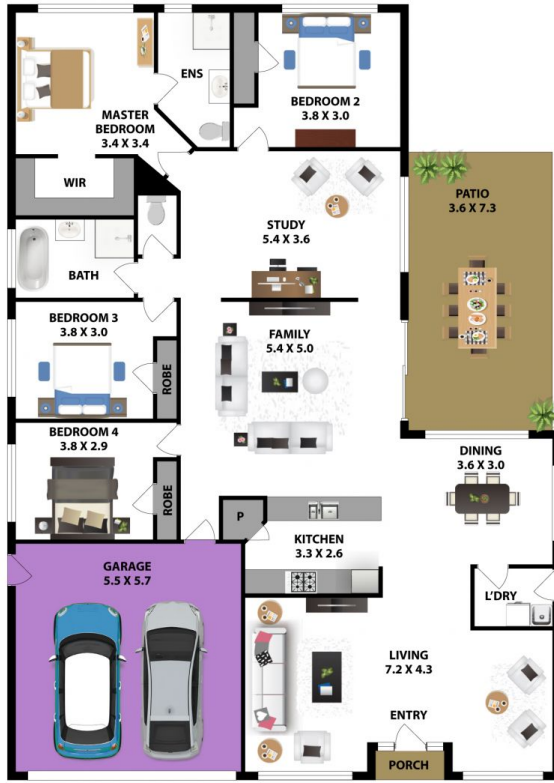

17 STANFORD CIRCUIT, ROUSE HILL

DISCLAIMER: