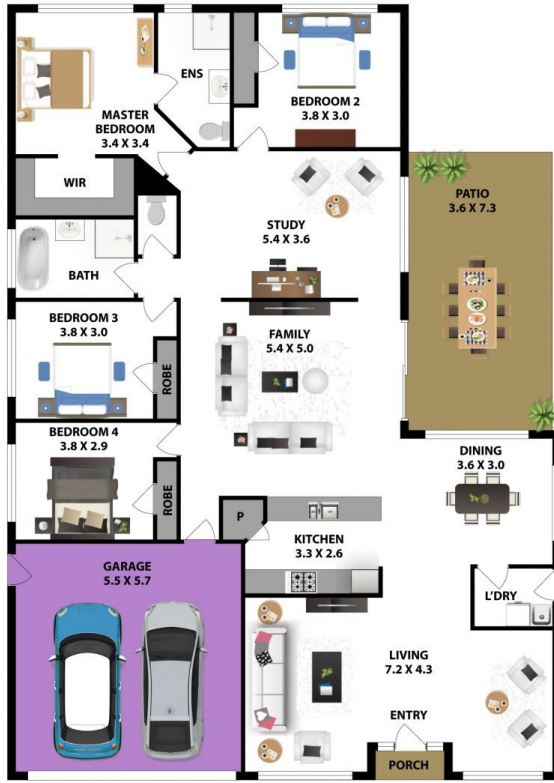

17 STANFORD CIRCUIT, ROUSE HILL

DISCLAIMER: