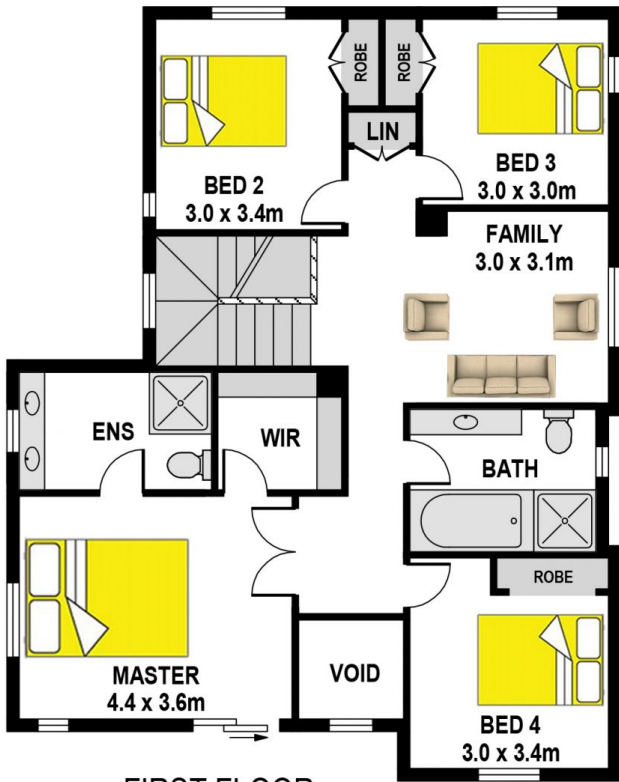

FIRST FLOOR