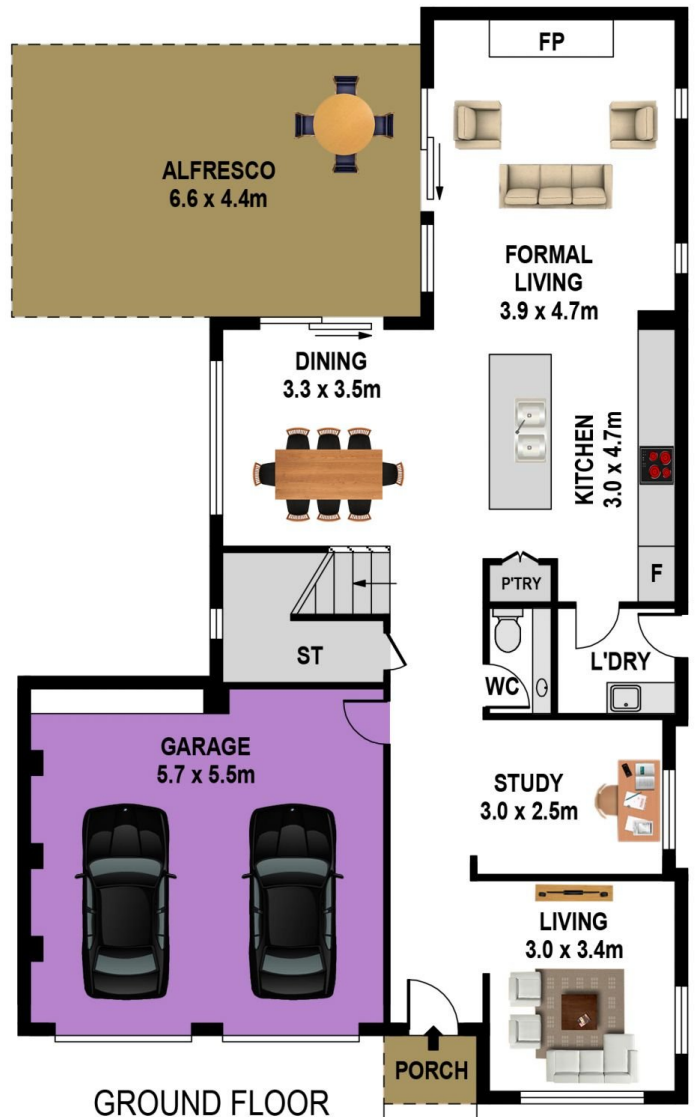

56 Fox Creek Circuit Kellyville NSW

4  2  2 

This opulent home has been built to the highest of standards creating a luxury retreat in the sought after Fox Creek Estate. The heart of the home is the state of the art kitchen with stone bench tops, soft closing draws, Blum hardware, pantry, island bench and stainless steel Delonghi appliances. Be spoilt for choice with multiple living spaces including a front lounge, formal living with inbuilt gas fireplace & impressive stone feature wall, study plus an upstairs family room. Head outside to your own piece of paradise, a thoughtfully designed undercover alfresco area with Merbau features, ceiling fan & gas outlet, perfect for year round entertaining.

Price : \$ 1,075,000
Land Size : 331 sqm
View : <https://www.gilmour.com.au/sale/nsw/hills/kellyville/residential/house/5621121>

At a glance:

- Four good-sized bedrooms, all with built-in robes
- Master bedroom with walk-in robe, ensuite & private balcony

Gilmour Property Agents
02 9899 3311

FIRST FLOOR

SITE PLAN

GROUND FLOOR

56 FOX CREEK CIRCUIT, KELLYVILLE

DISCLAIMER:

All information contained herein is gathered from sources we consider to be reliable however we cannot guarantee or give any warranty to the information provided.