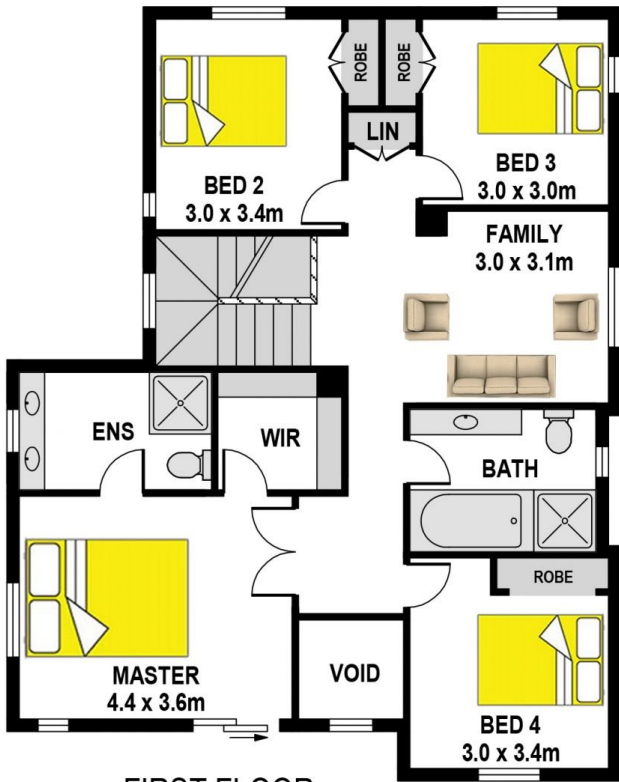

FIRST FLOOR