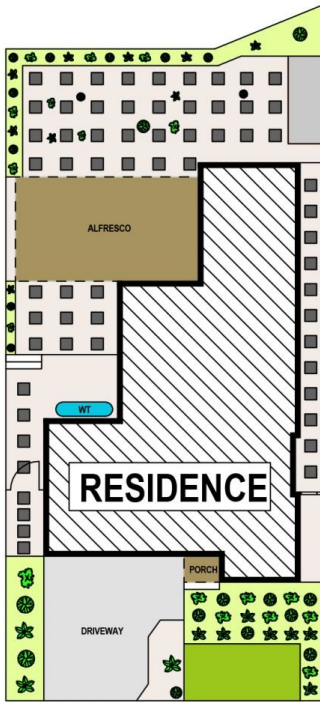

56 Fox Creek Circuit Kellyville NSW

4  2  2 

This opulent home has been built to the highest of standards creating a luxury retreat in the sought after Fox Creek Estate. The heart of the home is the state of the art kitchen with stone bench tops, soft closing draws, Blum hardware, pantry, island bench and stainless steel Delonghi appliances. Be spoilt for choice with multiple living spaces including a front lounge, formal living with inbuilt gas fireplace & impressive stone feature wall, study plus an upstairs family room. Head outside to your own piece of paradise, a thoughtfully designed undercover alfresco area with Merbau features, ceiling fan & gas outlet, perfect for year round entertaining.

Price : \$ 1,075,000
Land Size : 331 sqm
View : <https://www.gilmour.com.au/sale/nsw/hills/kellyville/residential/house/5621121>

At a glance:

- Four good-sized bedrooms, all with built-in robes
- Master bedroom with walk-in robe, ensuite & private balcony

Gilmour Property Agents
02 9899 3311

FIRST FLOOR

SITE PLAN

GROUND FLOOR

56 FOX CREEK CIRCUIT, KELLYVILLE

DISCLAIMER:

All information contained herein is gathered from sources we consider to be reliable however we cannot guarantee or give any warranty to the information provided.