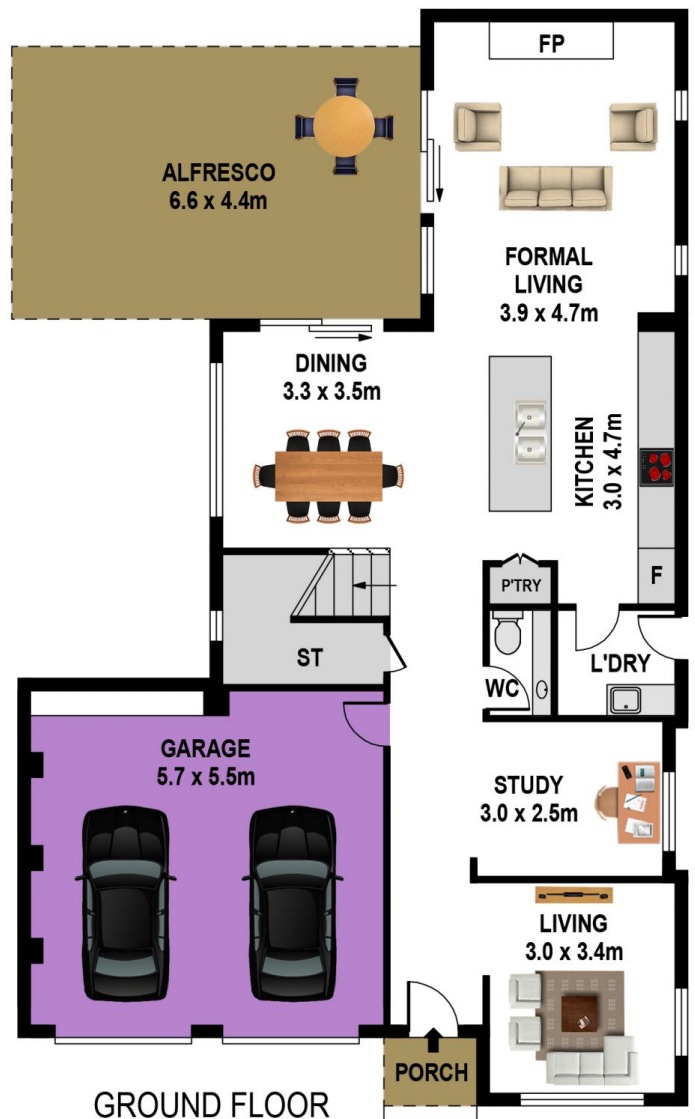

56 Fox Creek Circuit Kellyville NSW

4  2  2 

This opulent home has been built to the highest of standards creating a luxury retreat in the sought after Fox Creek Estate. The heart of the home is the state of the art kitchen with stone bench tops, soft closing draws, Blum hardware, pantry, island bench and stainless steel Delonghi appliances. Be spoilt for choice with multiple living spaces including a front lounge, formal living with inbuilt gas fireplace & impressive stone feature wall, study plus an upstairs family room. Head outside to your own piece of paradise, a thoughtfully designed undercover alfresco area with Merbau features, ceiling fan & gas outlet, perfect for year round entertaining.

Type : House
Price : \$ 1,075,000
Land Size : 331 sqm
View : <https://www.gilmour.com.au/sale/nsw/hills/kellyville/residential/house/5621121>

At a glance:
- Four good-sized bedrooms, all with built-in robes

[For full version visit the website](https://www.gilmour.com.au)

Gilmour Property Agents
02 9899 3311

FIRST FLOOR

SITE PLAN

GROUND FLOOR

56 FOX CREEK CIRCUIT, KELLYVILLE

DISCLAIMER:

All information contained herein is gathered from sources we consider to be reliable however we cannot guarantee or give any warranty to the information provided.