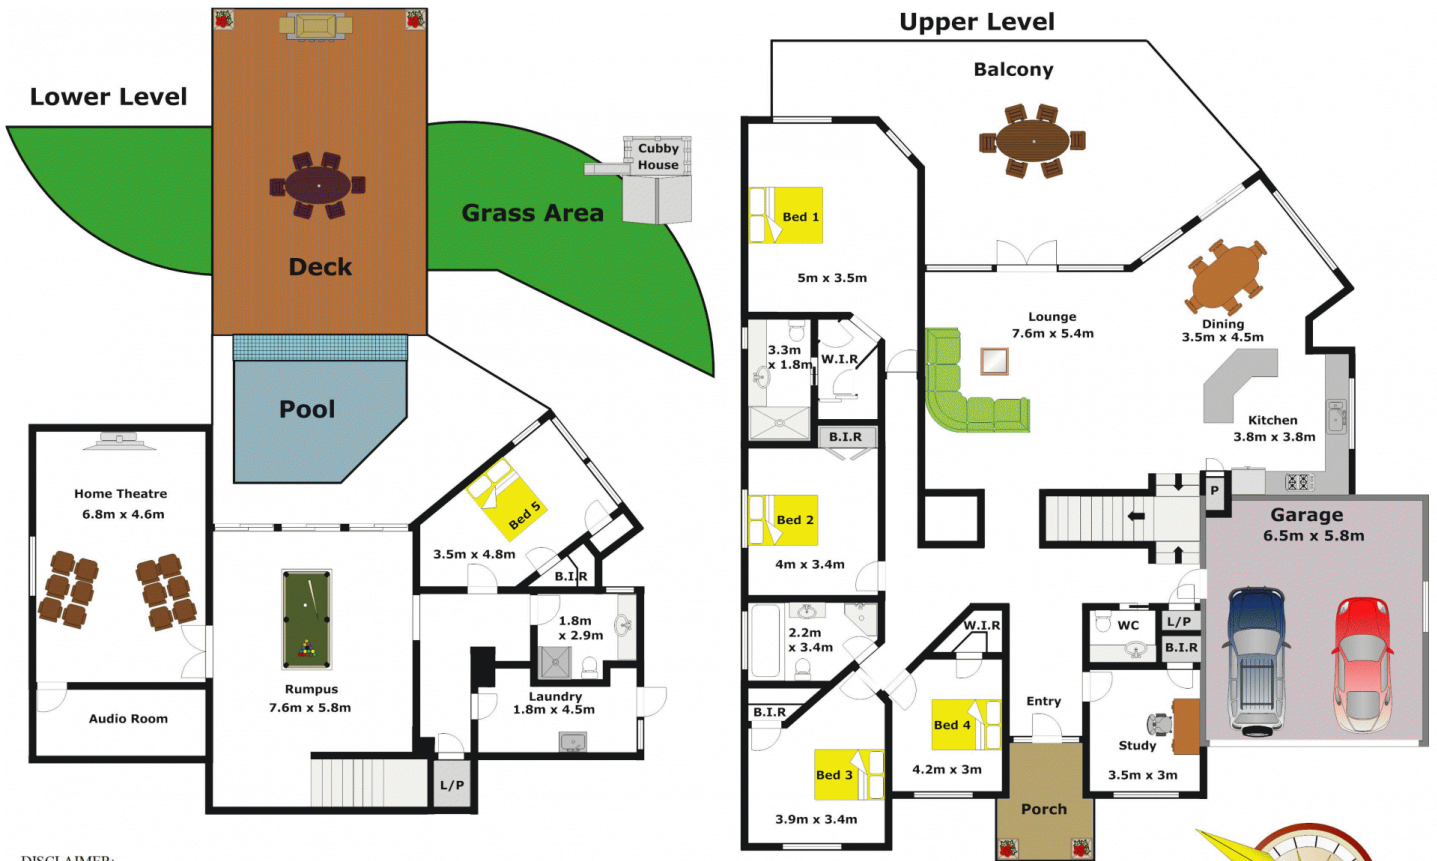

### A Home To Impress, Entertain And Enjoy

This stunning, custom built home by the multi-award winning Denton Homes is set in a quiet, leafy & private 891sqm block. This two storey home offers approximately 45 squares of the ultimate fusion of indoor & outdoor living and features full double brick construction. Boasting five genuine bedrooms plus a study with built-in robes to all and an enviable walk-in robe plus ensuite to the master bedroom.

The central & expansive open plan living area with high 9 foot ceilings, feature skylight and polished timber flooring allows the heart of the home to shine through. The gourmet kitchen with granite bench tops, an oversized European oven and large gas cook top is a chef's delight. Continue

**DISCLAIMER:**

Whilst every attempt has been made to ensure the accuracy of the floor plan contained here, no responsibility is taken for any error, omission, or misstatement. This floor plan is intended as a guide only, for representation purposes only, and should be used as such by any prospective purchaser. No guarantee or warranties can be given, and any person using this information should rely on their own enquiries.